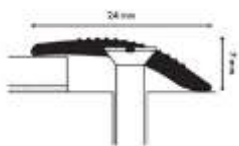

## COMMERCIAL ADAPTER PROFILE (VINYL)

Order code	Picture	Qty / pack
PGVADPCOMSILVME200 2000 x 24 x 7 mm		1 PC / PACK

### Product specifications

PERGO® adapter profile for commercial use

- Aluminium, silver tone
- Contents 1 PC: 1 pre-drilled aluminium adapter profile, screws (stainless steel 3,5x35 mm) and plugs (5x25 mm).
- Order quantity: per 1 PC in shrink-wrapping.

### Product description

- Subtle and elegant profile for use in commercial areas. Use the profile to make the transition between a higher and a lower floor, e.g. at a door entrance.
- Can be used with both **clicked** and **glued** Vinyl floors.
- Extra wear-resistant quality aluminium, silver tone.
- Installation with the supplied screws and plugs (installation without sub-profile). Screw at an angle of 90° into the subfloor (see technical drawing above). **Tip:** avoid fixing the floor too firmly between the adapter profile and the subfloor. Make sure you can still slide a piece of paper between the profile and the Vinyl floor.