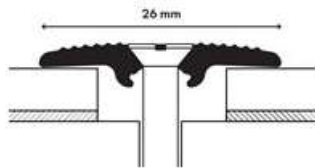

COMMERCIAL EXPANSION PROFILE (VINYL)

PERGO
VINYL PLANKS & TILES

Order code	Picture	Qty / pack
PGVEXPCOMSILVME200 2000 x 26 x 5 mm		1 PC / PACK

Product specifications

PERGO® expansion profile for commercial use

- Aluminium, silver tone
- Contents: 1 PC: 1 pre-drilled aluminium expansion profile, screws (stainless steel 3,5 x 35 mm) and plugs (5x25 mm).
- Order quantity: per 1 PC in shrink-wrapping.

Product description

- Subtle and elegant profile for use in commercial areas. Use the profile to cover the expansion joint between 2 floors of the same height e.g. at a door entrance or in a large room/corridor where an expansion joint is required.
- Can be used with both **clicked** and **glued** vinyl floors.
- Extra wear-resistant quality aluminium, silver tone.
- Installation with the supplied screws and plugs (installation without sub-profile).